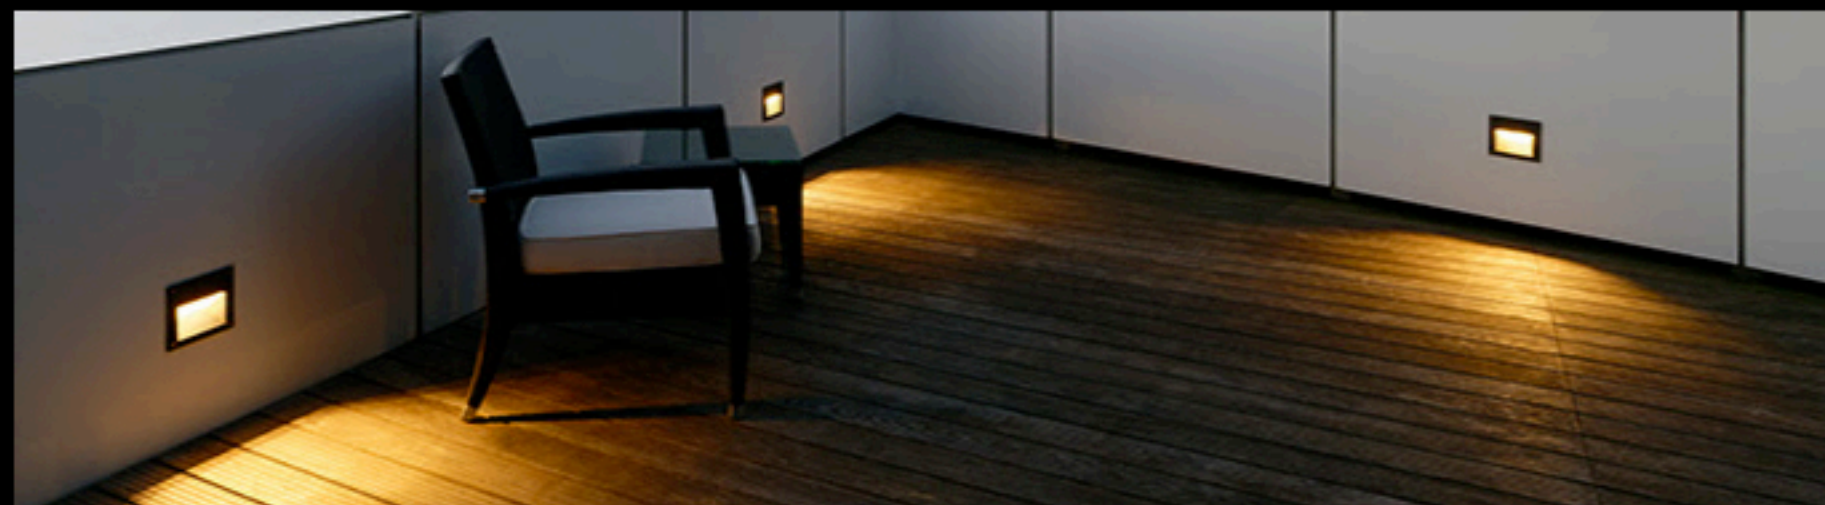

### Wooden system bollards

Wood is a vibrant and emotional material that conveys comfort, warmth and an affinity with nature. At the same time, wood boasts a high degree of durability. Designed for easy attachment to BEGA system bollard heads, wooden system bollard tubes are now available.

### Recessed wall redesign

With a refined look, increased light output, and contractor friendly enhancements for ease of installation and quality assurance, BEGA's unwavering commitment to quality above all permeates everything about this new approach to recessed wall luminaires.

### Façade illumination

Complementing the already popular linear façade system, BEGA's new in-ground and on-ground façade floodlights make it possible to fully illuminate any vertical surface from the ground up. Equally beautiful and effective, each approach offers a high degree of flexibility.